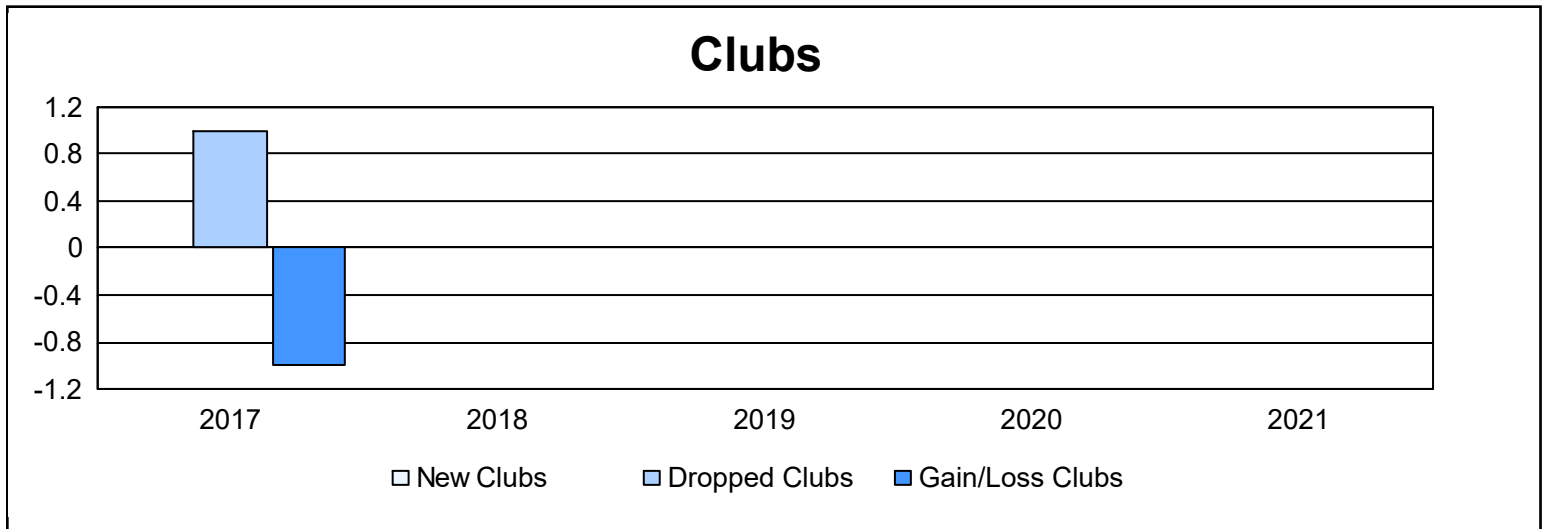

Year	New Clubs	Dropped Clubs	Gain/ Loss Clubs	New Members	Charter Members	Reinstate Members	Transfer Members	Total Member Added	Total Members Dropped	Gain/ Loss Members
2016-2017	0	1	-1	277	0	4	8	289	318	-29
2017-2018	0	0	0	201	0	4	3	208	216	-8
2018-2019	0	0	0	188	0	4	3	195	210	-15
2019-2020	0	0	0	140	0	1	1	142	315	-173
2020-2021	0	0	0	146	1	1	3	151	237	-86
<b>Average</b>	<b>0</b>	<b>0</b>	<b>0</b>	<b>190</b>	<b>0</b>	<b>3</b>	<b>4</b>	<b>197</b>	<b>259</b>	<b>-62</b>

### Membership Composition June 2021 Cumulative