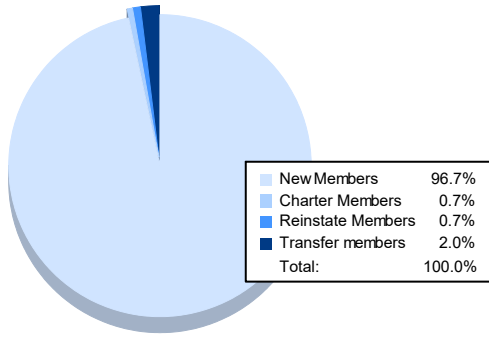

Year	New Clubs	Dropped Clubs	Gain/ Loss Clubs	New Members	Charter Members	Reinstate Members	Transfer Members	Total Member Added	Total Members Dropped	Gain/ Loss Members
2016-2017	0	1	-1	277	0	4	8	289	318	-29
2017-2018	0	0	0	201	0	4	3	208	216	-8
2018-2019	0	0	0	188	0	4	3	195	210	-15
2019-2020	0	0	0	140	0	1	1	142	315	-173
2020-2021	0	0	0	146	1	1	3	151	237	-86
<b>Average</b>	<b>0</b>	<b>0</b>	<b>0</b>	<b>190</b>	<b>0</b>	<b>3</b>	<b>4</b>	<b>197</b>	<b>259</b>	<b>-62</b>

### Membership Composition June 2021 Cumulative