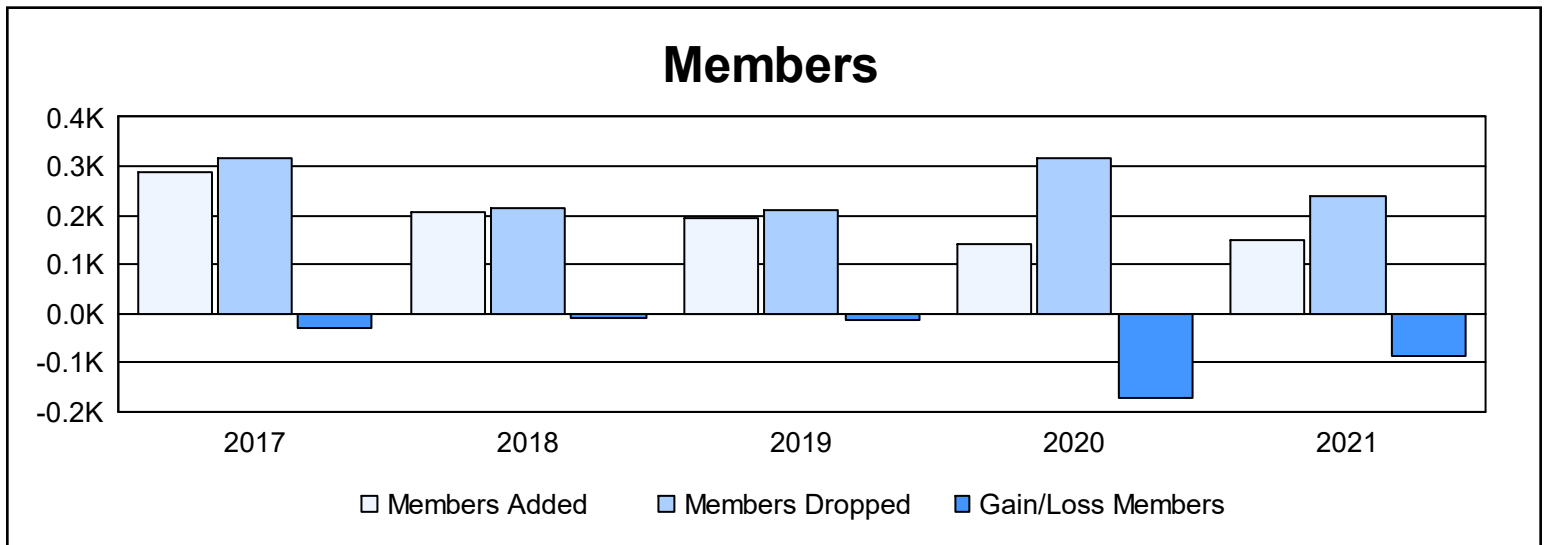

Year	New Clubs	Dropped Clubs	Gain/ Loss Clubs	New Members	Charter Members	Reinstate Members	Transfer Members	Total Member Added	Total Members Dropped	Gain/ Loss Members
2016-2017	0	1	-1	277	0	4	8	289	318	-29
2017-2018	0	0	0	201	0	4	3	208	216	-8
2018-2019	0	0	0	188	0	4	3	195	210	-15
2019-2020	0	0	0	140	0	1	1	142	315	-173
2020-2021	0	0	0	146	1	1	3	151	237	-86
<b>Average</b>	<b>0</b>	<b>0</b>	<b>0</b>	<b>190</b>	<b>0</b>	<b>3</b>	<b>4</b>	<b>197</b>	<b>259</b>	<b>-62</b>

### Membership Composition June 2021 Cumulative